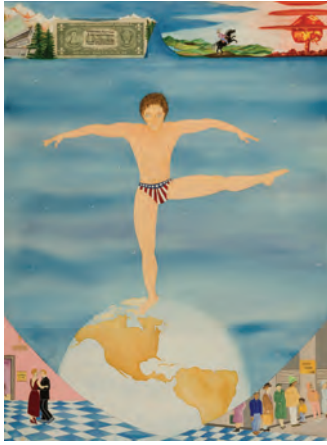

Li Turner
Yet Another Precarious Perch
watercolor & gouache
30 x 22 in